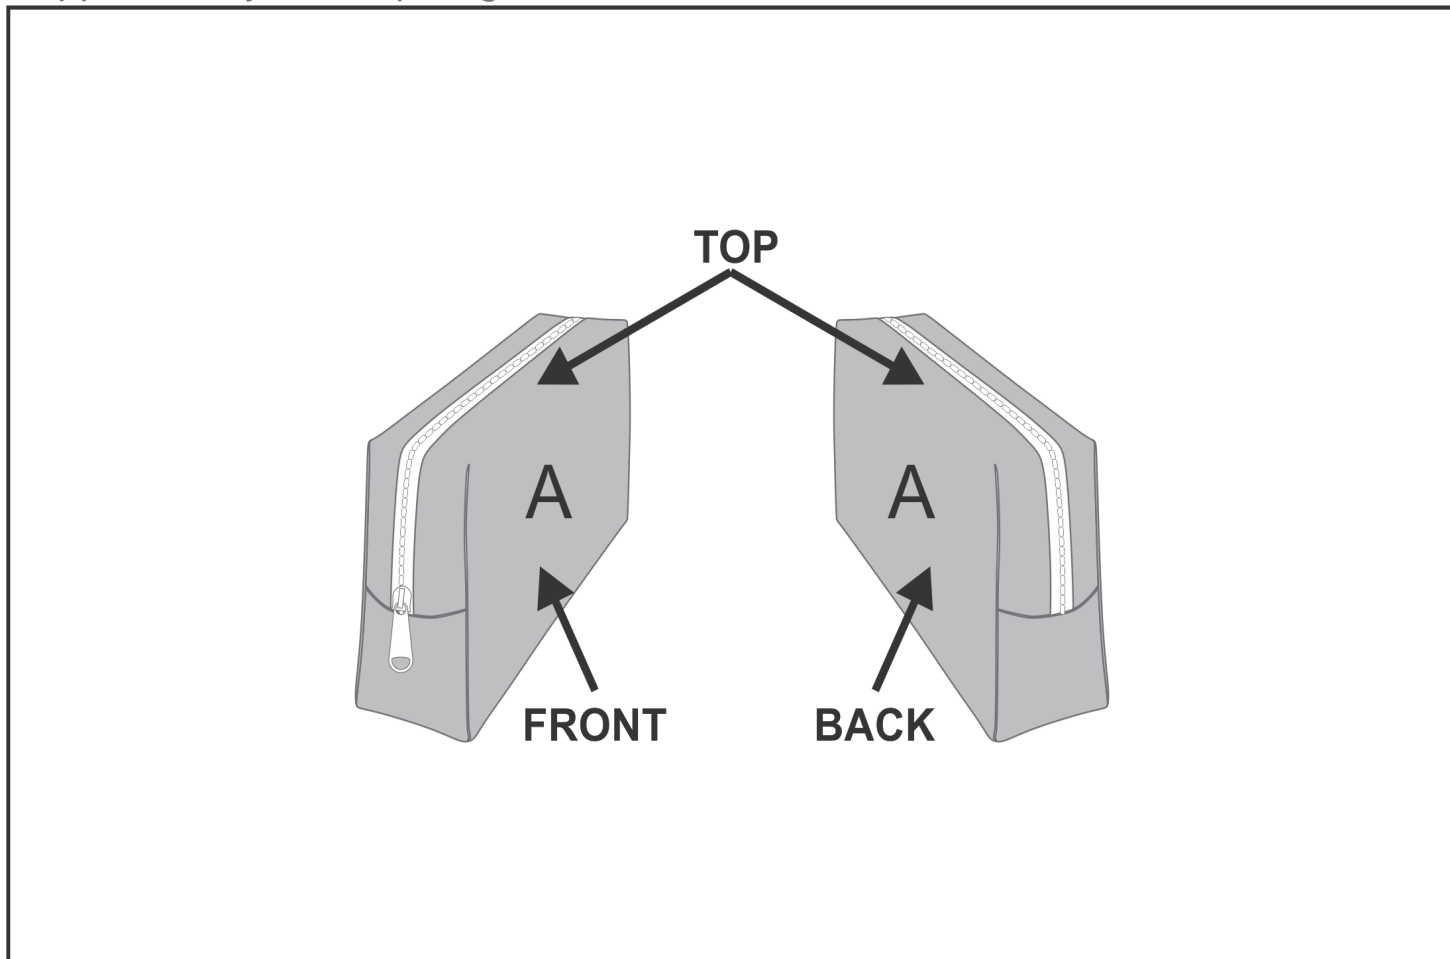

BC-HP-7-G

Hoppla Mandy Makeup Bag

Need to know:

Includes 1-Position Sublimation (setup fees apply)

- Please Note: We cannot guarantee 100% logo Alignment on all Brandable Panels.

Branding Options:

Position	Branding Method (Branding Code)	No. of Colours	Dimension
A	Custom Sublimation A (CPSUB-A)	Full Colour	260mm wide x 240mm high